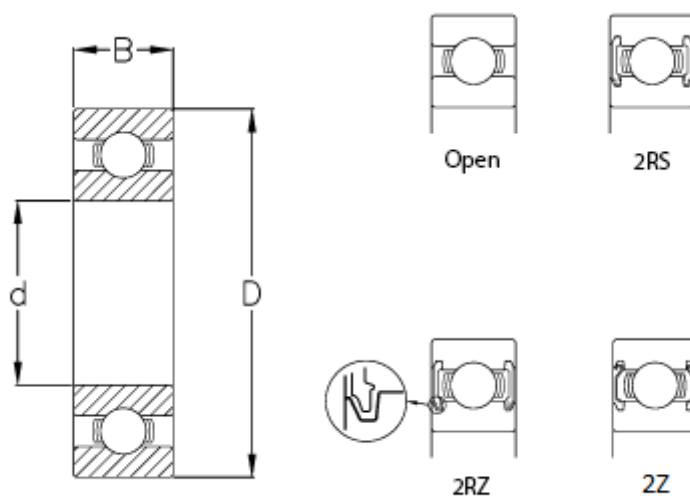

# Data Sheet

Article number: 57960107502502

Description: CeramicSpeed hybrid bearing Insulate sealed  
6215-CSB.C3

## Measures

B	= 25
Ball grade	= 5
C (KN)	= 68.9
C0	= 49
d	= 75
D	= 130
Max rpm.	= 8000
Type	= 6215